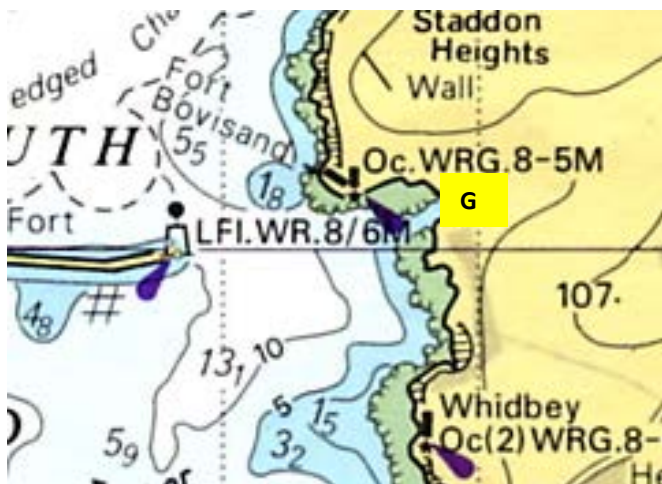

Horizons on Water Emergency Action Plan

Emergency Response Pick Up Locations

	Description	Address	Latitude and Longitude
A	Mayflower Marina	Richmond Walk, PL1 4LS	
B	Kingpoint Marina	Brunel Way, PL1 3EF	
C	Barbican Landing Stage	Commercial Wharf, PL1 2NX	
D	Cornwall Beach	Cornwall Beach	
E	Saltash Sailing Club	Brunel Way, PL1 3EF	
F	Tamar River Sailing Club	Commercial Wharf, PL1 2NX	
G	Boveisand Beach	PL9 0AD	
H	Yealm Harbour Office	Yealm Road, PL8 1BN	