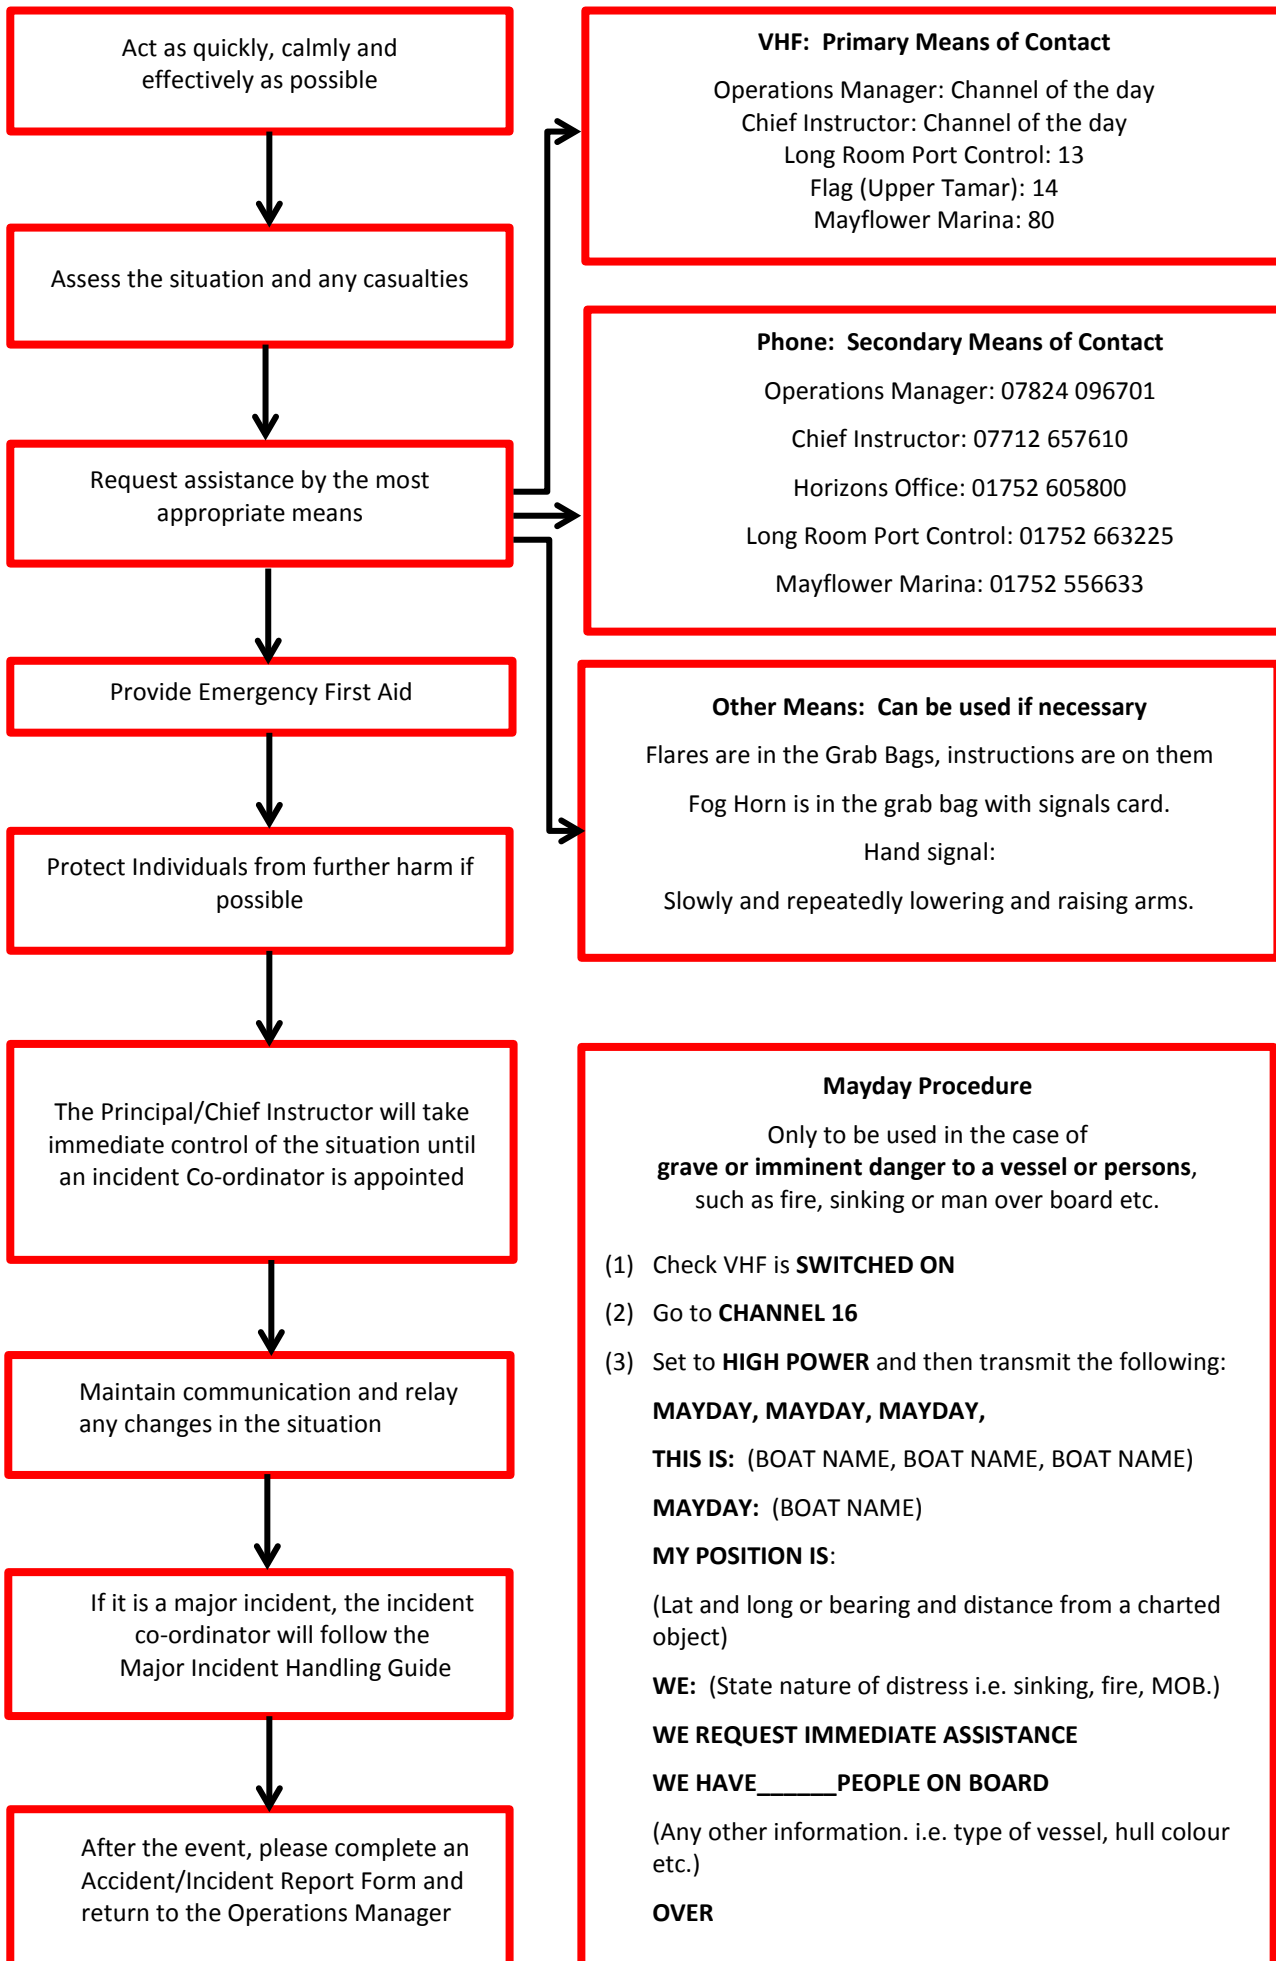

Horizons on Water Emergency Action Plan

Emergency Response Pick Up Locations

	Description	Address	Latitude and Longitude
A	Mayflower Marina	Richmond Walk, PL1 4LS	
B	Kingpoint Marina	Brunel Way, PL1 3EF	
C	Barbican Landing Stage	Commercial Wharf, PL1 2NX	
D	Cornwall Beach	Cornwall Beach	
E	Saltash Sailing Club	Brunel Way, PL1 3EF	
F	Tamar River Sailing Club	Commercial Wharf, PL1 2NX	
G	Boveisand Beach	PL9 0AD	
H	Yealm Harbour Office	Yealm Road, PL8 1BN	