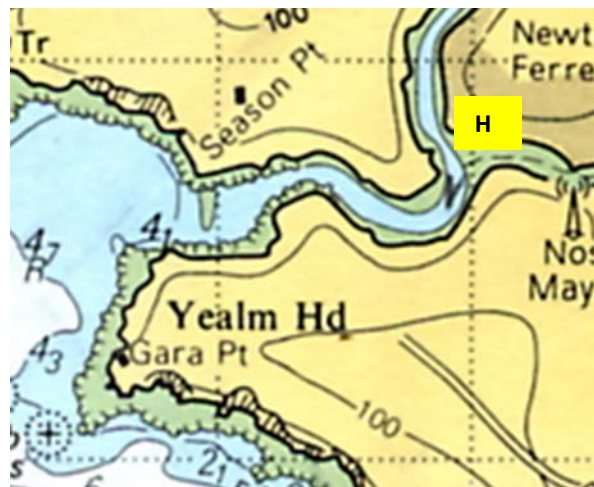

Horizons on Water Emergency Action Plan

Emergency Response Pick Up Locations

	Description	Address	Latitude and Longitude
A	Mayflower Marina	Richmond Walk, PL1 4LS	
B	Kingpoint Marina	Brunel Way, PL1 3EF	
C	Barbican Landing Stage	Commercial Wharf, PL1 2NX	
D	Cornwall Beach	Cornwall Beach	
E	Saltash Sailing Club	Brunel Way, PL1 3EF	
F	Tamar River Sailing Club	Commercial Wharf, PL1 2NX	
G	Boveisand Beach	PL9 0AD	
H	Yealm Harbour Office	Yealm Road, PL8 1BN	