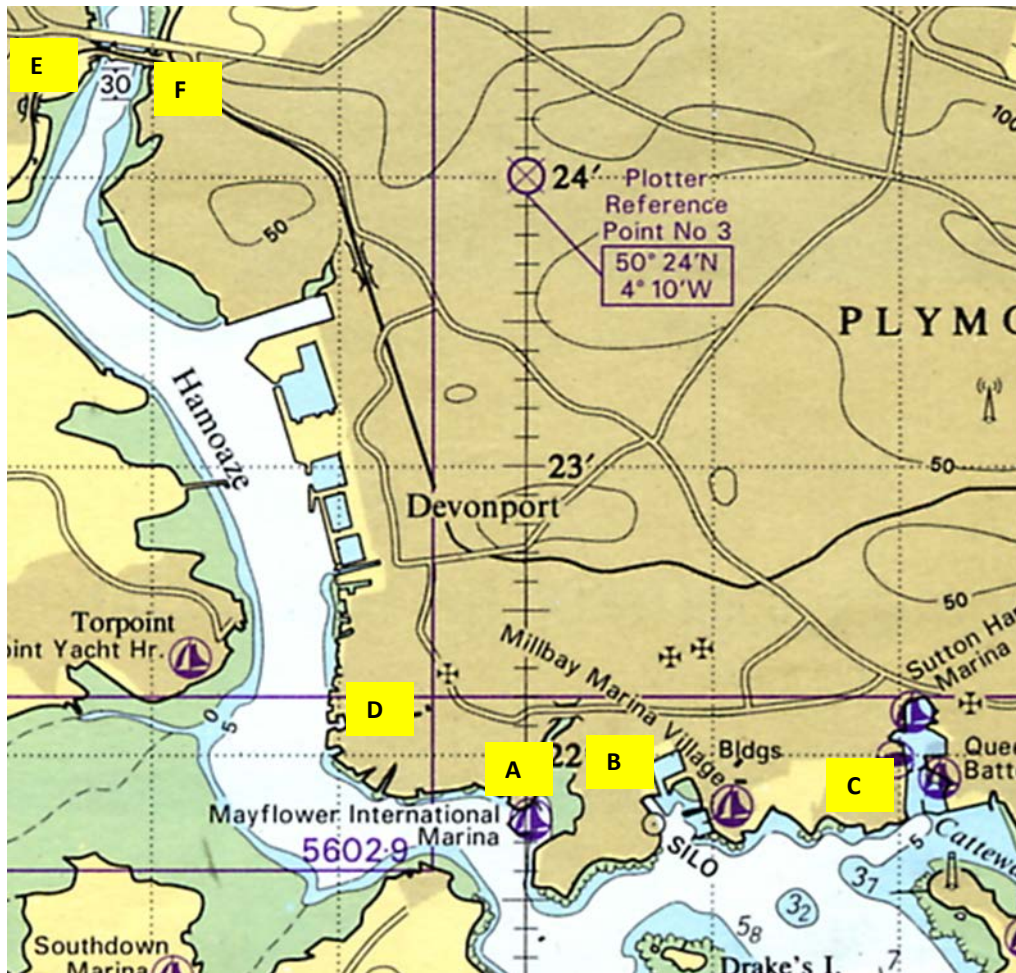

Horizons on Water Emergency Action Plan

Emergency Response Pick Up Locations

	Description	Address	Latitude and Longitude
A	Mayflower Marina	Richmond Walk, PL1 4LS	
B	Kingpoint Marina	Brunel Way, PL1 3EF	
C	Barbican Landing Stage	Commercial Wharf, PL1 2NX	
D	Cornwall Beach	Cornwall Beach	
E	Saltash Sailing Club	Brunel Way, PL1 3EF	
F	Tamar River Sailing Club	Commercial Wharf, PL1 2NX	
G	Boveisand Beach	PL9 0AD	
H	Yealm Harbour Office	Yealm Road, PL8 1BN	